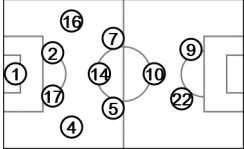

Round of 16

Players Heat Map

Argentina - Switzerland 1 : 0 AET

55 01 JUL 2014 13:00 Sao Paulo / Arena De Sao Paulo / BRA

Argentina

Tactical line-up

Direction of play →

Actual formation

1 ROMERO
3,691 m / 130'01"

7 DI MARIA
12,595 m / 130'01"

16 ROJO
12,272 m / 108'55"

6 BIGLIA
2,129 m / 20'00"

2 GARAY
12,850 m / 130'01"

9 HIGUAIN
13,519 m / 130'01"

17 F. FERNANDEZ
12,512 m / 130'01"

18 PALACIO
6,494 m / 56'28"

4 ZABALETA
12,991 m / 130'01"

10 MESSI
10,701 m / 130'01"

22 LAVEZZI
8,253 m / 73'33"

23 BASANTA
2,386 m / 21'06"

5 GAGO
11,616 m / 110'02"

14 MASCHERANO
13,257 m / 130'01"

Switzerland

Tactical line-up