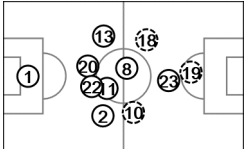

1 ROMERO
3,691 m / 130'01"

7 DI MARIA
12,595 m / 130'01"

16 ROJO
12,272 m / 108'55"

6 BIGLIA
2,129 m / 20'00"

2 GARAY
12,850 m / 130'01"

9 HIGUAIN
13,519 m / 130'01"

17 F. FERNANDEZ
12,512 m / 130'01"

18 PALACIO
6,494 m / 56'28"

4 ZABALETA
12,991 m / 130'01"

10 MESSI
10,701 m / 130'01"

22 LAVEZZI
8,253 m / 73'33"

23 BASANTA
2,386 m / 21'06"

5 GAGO
11,616 m / 110'02"

14 MASCHERANO
13,257 m / 130'01"

Switzerland

Tactical line-up

Direction of play →

Actual formation

1 BENAGLIO
7,149 m / 130'01"

11 BEHRAMI
14,079 m / 130'01"

20 DJOUROU
12,290 m / 130'01"

9 SEFEROVIC
5,409 m / 48'16"

2 LICHTSTEINER
14,483 m / 130'01"

13 RODRIGUEZ
12,285 m / 130'01"