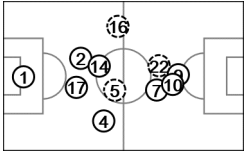

Round of 16

Players Heat Map

Argentina - Switzerland 1 : 0 AET

55 01 JUL 2014 13:00 Sao Paulo / Arena De Sao Paulo / BRA

Argentina

Tactical line-up

Direction of play →

Actual formation

1 ROMERO
3,691 m / 130'01"

7 DI MARIA
12,595 m / 130'01"

16 ROJO
12,272 m / 108'55"

6 BIGLIA
2,129 m / 20'00"

2 GARAY
12,850 m / 130'01"

9 HIGUAIN
13,519 m / 130'01"

17 F. FERNANDEZ
12,512 m / 130'01"

18 PALACIO
6,494 m / 56'28"

4 ZABALETA
12,991 m / 130'01"

10 MESSI
10,701 m / 130'01"

22 LAVEZZI
8,253 m / 73'33"

23 BASANTA
2,386 m / 21'06"

5 GAGO
11,616 m / 110'02"

14 MASCHERANO
13,257 m / 130'01"

Switzerland

Tactical line-up

Direction of play →

Actual formation

1 BENAGLIO
7,149 m / 130'01"

11 BEHRAMI
14,079 m / 130'01"

20 DJOUROU
12,290 m / 130'01"

9 SEFEROVIC
5,409 m / 48'16"

2 LICHTSTEINER
14,483 m / 130'01"

13 RODRIGUEZ
12,285 m / 130'01"