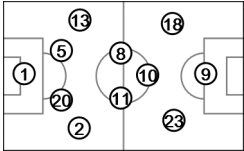

Group E

Players Heat Map

Switzerland - France 2 : 5 (0 : 3)

25 20 JUN 2014 16:00 Salvador / Arena Fonte Nova / BRA

Switzerland

Tactical line-up

Direction of play →

Actual formation