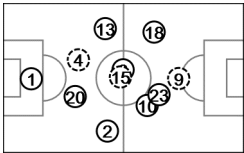

Group E

Players Heat Map

Switzerland - France 2 : 5 (0 : 3)

25 20 JUN 2014 16:00 Salvador / Arena Fonte Nova / BRA

Switzerland

Tactical line-up

Direction of play →

Actual formation