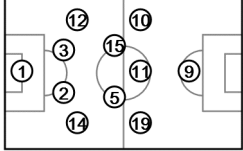

Group E

Players Heat Map

Brazil - Switzerland 1 : 1 (1 : 0)

9 17 JUN 2018 21:00 Rostov-On-Don / Rostov Arena / RUS

Brazil

Tactical line-up

Direction of play →

Actual formation

1 ALISSON
4,719 m / 98°57"

9 GABRIEL JESUS
8,022 m / 80°42"

14 DANILÃO
9,551 m / 98°57"

8 RENATO AUGUSTO
3,476 m / 29°52"

2 THIAGO SILVA
8,195 m / 98°57"

10 NEYMAR
9,117 m / 98°57"

15 PAULINHO
7,962 m / 69°05"