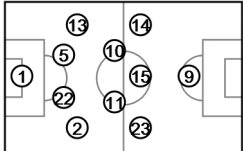

1 ALISSON
4,719 m / 98°57"

9 GABRIEL JESUS
8,022 m / 80°42"

14 DANILÃO
9,551 m / 98°57"

8 RENATO AUGUSTO
3,476 m / 29°52"

2 THIAGO SILVA
8,195 m / 98°57"

10 NEYMAR
9,117 m / 98°57"

15 PAULINHO
7,962 m / 69°05"

17 FERNANDINHO
4,040 m / 37°12"

3 MIRANDA
9,183 m / 98°57"

11 PHILIPPE COUTINHO
10,838 m / 98°57"

19 WILLIAN
9,821 m / 98°57"

20 ROBERTO FIRMINO
2,009 m / 18°15"

5 CASEMIRO
6,737 m / 61°45"

12 MARCELO
9,588 m / 98°57"

Switzerland

Tactical line-up

Direction of play →

Actual formation

1 SOMMER
4,631 m / 98°57"

10 XHAKA
11,120 m / 98°57"

15 DZEMALI
11,222 m / 98°57"

6 LANG
1,067 m / 10°04"