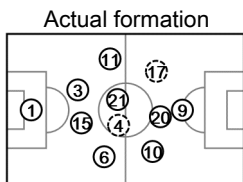

Group E

Serbia - Switzerland 1 : 2 (1 : 0)

26 22 JUN 2018 20:00 Kaliningrad / Kaliningrad Stadium / RUS

Serbia

Direction of play →

1 STOJKOVIC
5,251 m / 97°59"

9 MITROVIC
9,943 m / 97°59"

17 KOSTIC
8,121 m / 66°04"

18 RADONJIC
1,814 m / 15°17"

3 TOSIC
9,912 m / 97°59"

10 TADIC
11,293 m / 97°59"

20 MILINKOVIC-SAVIC
12,373 m / 97°59"

22 LJAJIC
3,437 m / 31°55"

4 MILIVOJEVIC
10,436 m / 82°42"

11 KOLAROV
10,935 m / 97°59"