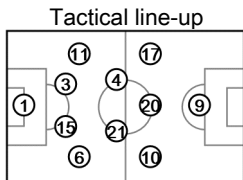

Group E

Serbia - Switzerland 1 : 2 (1 : 0)

26 22 JUN 2018 20:00 Kaliningrad / Kaliningrad Stadium / RUS

Serbia

Direction of play →

1 STOJKOVIC
5,251 m / 97°59"

9 MITROVIC
9,943 m / 97°59"

17 KOSTIC
8,121 m / 66°04"