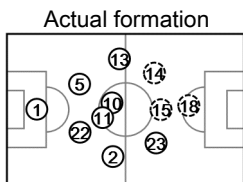

21 MATIC
12,087 m / 97°59"

6 IVANOVIC
10,175 m / 97°59"

15 MILENKOVIC
9,811 m / 97°59"

Switzerland

Direction of play →

1 SOMMER
5,044 m / 97°59"

10 XHAKA
11,477 m / 97°59"

15 DZEMALI
8,743 m / 74°21"

7 EMBOLO
2,605 m / 23°38"

2 LICHTSTEINER
10,892 m / 97°59"

11 BEHRAMI
10,844 m / 97°59"

22 SCHAER
9,367 m / 97°59"

18 GAVRANOVIC
5,810 m / 50°52"

5 AKANJI
9,639 m / 97°59"

13 R. RODRIGUEZ
10,654 m / 97°59"

23 SHAQIRI
9,986 m / 97°59"

19 DRMIC
392 m / 2°47"

9 SEFEROVIC
5,418 m / 47°07"

14 ZUBER
11,619 m / 95°12"

Actual formation: average player positions

FIFA does not vouch for the accuracy of technical statistics compiled in association with its competition results system partner.