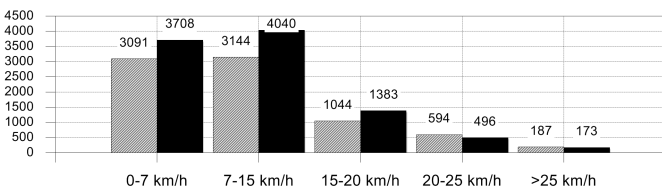

Time played 74'03"

Substituted by 9 Haris SEFEROVIC

	1st half	2nd half	Total	Team total	Team avg *
Goal(s) scored					
Shots	1		1	18	
Assist(s)					
Offside(s)					
Save(s)				2	
Yellow card				2	
2Y+R/Red card				0/1	
Foul(s) committed	1	1	2	13	
Delivery/solo runs into the attacking third	2/1	1/0	3/1	41/21	4.10/2.10
Delivery/solo runs into the penalty area				9/7	0.90/0.70
Tackles gaining/not gaining the ball				0/2	0/0.20
Tackles suffered losing/not losing the ball				1/2	0.10/0.20
Clearances completed/attempted				12/15	1.20/1.50

Direction of play →

Direction of play →

Direction of play →

Activities

	1st half	2nd half	Total	Team total	Team avg *
Total time played (mins)	46'14"	27'49"	74'03"	97'31"	
Zone 1: 0-7 km/h time spent (%)	67%	71%	68%	72%	
Zone 2: 7-15 km/h time spent (%)	26%	21%	24%	22%	
Zone 3: 15-20 km/h time spent (%)	4%	6%	5%	5%	
Zone 4: 20-25 km/h time spent (%)	2%	2%	2%	1%	
Zone 5: >25 km/h time spent (%)	1%		1%		
Distance covered (metres)	5,134	2,926	8,060	102,731	9,800
Zone 1: 0-7 km/h distance covered (meters)	1,941	1,150	3,091	40,662	3,708
Zone 2: 7-15 km/h distance covered (meters)	2,088	1,056	3,144	41,369	4,040
Zone 3: 15-20 km/h distance covered (meters)	584	460	1,044	13,967	1,383
Zone 4: 20-25 km/h distance covered (meters)	381	213	594	4,993	496
Zone 5: >25 km/h distance covered (meters)	140	47	187	1,740	173
Top speed (km/h)	27.68	26.64	27.68	30.17	27.58
Sprints	23	11	34	288	29

Distance