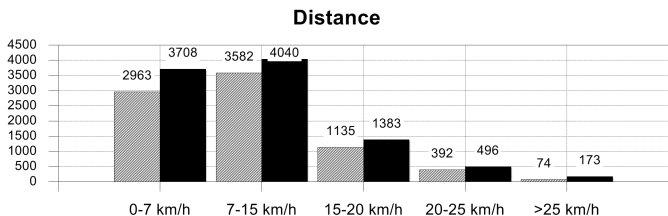

55 03 JUL 2018 17:00 Saint Petersburg / Saint Petersburg Stadium / RUS

Switzerland

14 Steven ZUBER

Midfield

Time played 73'48"

Substituted by 7 Breel EMBOLO

	1st half	2nd half	Total	Team total	Team avg *
Goal(s) scored					
Shots	2		2	18	
Assist(s)					
Offside(s)					
Save(s)				2	
Yellow card				2	
2Y+R/Red card				0/1	
Foul(s) committed	1		1	13	
Delivery/solo runs into the attacking third	1/0		1/0	41/21	4.10/2.10
Delivery/solo runs into the penalty area	0/2		0/2	9/7	0.90/0.70
Tackles gaining/not gaining the ball				0/2	0/0.20
Tackles suffered losing/not losing the ball				1/2	0.10/0.20
Clearances completed/attempted	1/1		1/1	12/15	1.20/1.50

Activities	1st half	2nd half	Total	Team total	Team avg *
Total time played (mins)	46'14"	27'34"	73'48"	97'31"	
Zone 1: 0-7 km/h time spent (%)	63%	67%	64%	72%	
Zone 2: 7-15 km/h time spent (%)	30%	26%	28%	22%	
Zone 3: 15-20 km/h time spent (%)	5%	6%	7%	5%	
Zone 4: 20-25 km/h time spent (%)	2%	1%	1%	1%	
Zone 5: >25 km/h time spent (%)					
Distance covered (metres)	5,202	2,944	8,146	102,731	9,800
Zone 1: 0-7 km/h distance covered (meters)	1,873	1,090	2,963	40,662	3,708
Zone 2: 7-15 km/h distance covered (meters)	2,350	1,232	3,582	41,369	4,040
Zone 3: 15-20 km/h distance covered (meters)	663	472	1,135	13,967	1,383
Zone 4: 20-25 km/h distance covered (meters)	267	125	392	4,993	496
Zone 5: >25 km/h distance covered (meters)	49	25	74	1,740	173
Top speed (km/h)	25.02	26.46	26.46	30.17	27.58
Sprints	13	8	21	288	29