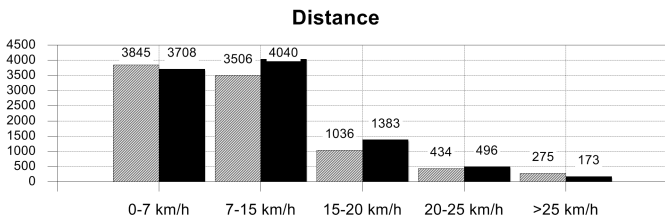

Player Statistics

Round of 16

Sweden - Switzerland 1 : 0 (0 : 0)

55 03 JUL 2018 17:00 Saint Petersburg / Saint Petersburg Stadium / RUS

Switzerland
23 Xherdan SHAQIRI
Midfield

Time played 97'31"

	1st half	2nd half	Total	Team total	Team avg *
Goal(s) scored					
Shots	2	2	4	18	
Assist(s)					
Offside(s)					
Save(s)				2	
Yellow card				2	
2Y+R/Red card				0/1	
Foul(s) committed				13	
Delivery/solo runs into the attacking third	0/1	1/5	1/6	41/21	4.10/2.10
Delivery/solo runs into the penalty area	1/0	1/2	2/2	9/7	0.90/0.70
Tackles gaining/not gaining the ball				0/2	0/0.20
Tackles suffered losing/not losing the ball	1/0		1/0	1/2	0.10/0.20
Clearances completed/attempted				12/15	1.20/1.50

Activities	1st half	2nd half	Total	Team total	Team avg *
Total time played (mins)	46'14"	51'17"	97'31"	97'31"	
Zone 1: 0-7 km/h time spent (%)	70%	76%	73%	72%	
Zone 2: 7-15 km/h time spent (%)	23%	19%	21%	22%	
Zone 3: 15-20 km/h time spent (%)	4%	4%	4%	5%	
Zone 4: 20-25 km/h time spent (%)	2%	1%	1%	1%	
Zone 5: >25 km/h time spent (%)	1%		1%		
Distance covered (metres)	4,711	4,385	9,096	102,731	9,800
Zone 1: 0-7 km/h distance covered (meters)	1,838	2,007	3,845	40,662	3,708
Zone 2: 7-15 km/h distance covered (meters)	1,860	1,646	3,506	41,369	4,040
Zone 3: 15-20 km/h distance covered (meters)	560	476	1,036	13,967	1,383
Zone 4: 20-25 km/h distance covered (meters)	259	175	434	4,993	496
Zone 5: >25 km/h distance covered (meters)	194	81	275	1,740	173
Top speed (km/h)	27.36	28.58	28.58	30.17	27.58
Sprints	19	12	31	288	29

* Team average does not include goalkeeper

FIFA does not vouch for the accuracy of technical statistics compiled in association with its competition results system partner. The statistics will be confirmed at a later stage by the FIFA Technical Study Group.