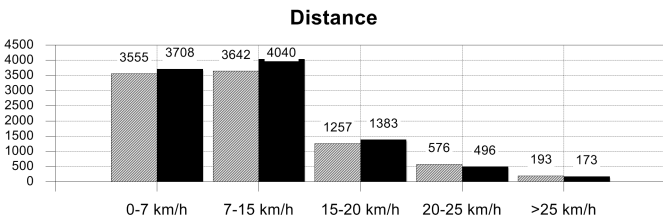

Player Statistics

Round of 16

Sweden - Switzerland 1 : 0 (0 : 0)

55 03 JUL 2018 17:00 Saint Petersburg / Saint Petersburg Stadium / RUS

Switzerland

Time played 97'31"

13 Ricardo RODRIGUEZ

Defender

	1st half	2nd half	Total	Team total	Team avg *
Goal(s) scored					
Shots	1	3	4	18	
Assist(s)					
Offside(s)					
Save(s)				2	
Yellow card				2	
2Y+R/Red card				0/1	
Foul(s) committed				13	
Delivery/solo runs into the attacking third	2/4	4/1	6/5	41/21	4.10/2.10
Delivery/solo runs into the penalty area		3/1	3/1	9/7	0.90/0.70
Tackles gaining/not gaining the ball				0/2	0/0.20
Tackles suffered losing/not losing the ball		0/1	0/1	1/2	0.10/0.20
Clearances completed/attempted	2/3	1/1	3/4	12/15	1.20/1.50

Activities	1st half	2nd half	Total	Team total	Team avg *
Total time played (mins)	46'14"	51'17"	97'31"	97'31"	
Zone 1: 0-7 km/h time spent (%)	68%	76%	72%	72%	
Zone 2: 7-15 km/h time spent (%)	25%	18%	21%	22%	
Zone 3: 15-20 km/h time spent (%)	5%	5%	5%	5%	
Zone 4: 20-25 km/h time spent (%)	2%	1%	2%	1%	
Zone 5: >25 km/h time spent (%)					
Distance covered (metres)	4,770	4,453	9,223	102,731	9,800
Zone 1: 0-7 km/h distance covered (meters)	1,728	1,827	3,555	40,662	3,708
Zone 2: 7-15 km/h distance covered (meters)	2,014	1,628	3,642	41,369	4,040
Zone 3: 15-20 km/h distance covered (meters)	597	660	1,257	13,967	1,383
Zone 4: 20-25 km/h distance covered (meters)	350	226	576	4,993	496
Zone 5: >25 km/h distance covered (meters)	81	112	193	1,740	173
Top speed (km/h)	25.74	30.17	30.17	30.17	27.58
Sprints	21	15	36	288	29

* Team average does not include goalkeeper

FIFA does not vouch for the accuracy of technical statistics compiled in association with its competition results system partner. The statistics will be confirmed at a later stage by the FIFA Technical Study Group.