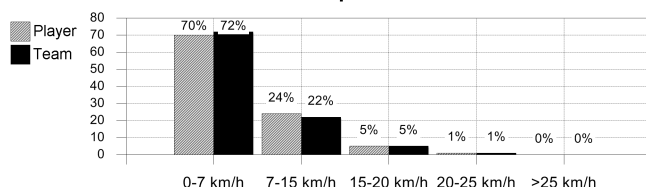

Player Statistics

Round of 16

Sweden - Switzerland 1 : 0 (0 : 0)

55 03 JUL 2018 17:00 Saint Petersburg / Saint Petersburg Stadium / RUS

Switzerland

9 Haris SEFEROVIC

Forward

Time played 23'28"

Replacing 15 Blerim DZEMAILI

	1st half	2nd half	Total	Team total	Team avg *
Goal(s) scored					
Shots		1	1	18	
Assist(s)					
Offside(s)					
Save(s)				2	
Yellow card				2	
2Y+R/Red card				0/1	
Foul(s) committed				13	
Delivery/solo runs into the attacking third		0/1	0/1	41/21	4.10/2.10
Delivery/solo runs into the penalty area				9/7	0.90/0.70
Tackles gaining/not gaining the ball				0/2	0/0.20
Tackles suffered losing/not losing the ball				1/2	0.10/0.20
Clearances completed/attempted		0/1	0/1	12/15	1.20/1.50

Direction of play →

Direction of play →

Direction of play →

Activities

	1st half	2nd half	Total	Team total	Team avg *
Total time played (mins)		23'28"	23'28"	97'31"	
Zone 1: 0-7 km/h time spent (%)		70%	70%	72%	
Zone 2: 7-15 km/h time spent (%)		24%	24%	22%	
Zone 3: 15-20 km/h time spent (%)		5%	5%	5%	
Zone 4: 20-25 km/h time spent (%)		1%	1%	1%	
Zone 5: >25 km/h time spent (%)					
Distance covered (metres)		2,456	2,456	102,731	9,800
Zone 1: 0-7 km/h distance covered (meters)		974	974	40,662	3,708
Zone 2: 7-15 km/h distance covered (meters)		1,033	1,033	41,369	4,040
Zone 3: 15-20 km/h distance covered (meters)		305	305	13,967	1,383
Zone 4: 20-25 km/h distance covered (meters)		113	113	4,993	496
Zone 5: >25 km/h distance covered (meters)		31	31	1,740	173
Top speed (km/h)		23.94	23.94	30.17	27.58
Sprints		7	7	288	29

Time spent

* Team average does not include goalkeeper

FIFA does not vouch for the accuracy of technical statistics compiled in association with its competition results system partner. The statistics will be confirmed at a later stage by the FIFA Technical Study Group.