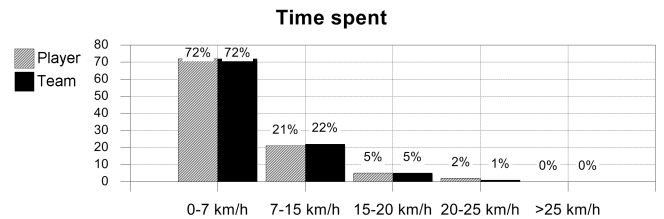

Player Statistics

Round of 16

Sweden - Switzerland 1 : 0 (0 : 0)

55 03 JUL 2018 17:00 Saint Petersburg / Saint Petersburg Stadium / RUS

Switzerland

Time played 97'31"

13 Ricardo RODRIGUEZ

Defender

	1st half	2nd half	Total	Team total	Team avg *
Goal(s) scored					
Shots	1	3	4	18	
Assist(s)					
Offside(s)					
Save(s)				2	
Yellow card				2	
2Y+R/Red card				0/1	
Foul(s) committed				13	
Delivery/solo runs into the attacking third	2/4	4/1	6/5	41/21	4.10/2.10
Delivery/solo runs into the penalty area		3/1	3/1	9/7	0.90/0.70
Tackles gaining/not gaining the ball				0/2	0/0.20
Tackles suffered losing/not losing the ball		0/1	0/1	1/2	0.10/0.20
Clearances completed/attempted	2/3	1/1	3/4	12/15	1.20/1.50

Activities	1st half	2nd half	Total	Team total	Team avg *
Total time played (mins)	46'14"	51'17"	97'31"	97'31"	
Zone 1: 0-7 km/h time spent (%)	68%	76%	72%	72%	
Zone 2: 7-15 km/h time spent (%)	25%	18%	21%	22%	
Zone 3: 15-20 km/h time spent (%)	5%	5%	5%	5%	
Zone 4: 20-25 km/h time spent (%)	2%	1%	2%	1%	
Zone 5: >25 km/h time spent (%)					
Distance covered (metres)	4,770	4,453	9,223	102,731	9,800
Zone 1: 0-7 km/h distance covered (meters)	1,728	1,827	3,555	40,662	3,708
Zone 2: 7-15 km/h distance covered (meters)	2,014	1,628	3,642	41,369	4,040
Zone 3: 15-20 km/h distance covered (meters)	597	660	1,257	13,967	1,383
Zone 4: 20-25 km/h distance covered (meters)	350	226	576	4,993	496
Zone 5: >25 km/h distance covered (meters)	81	112	193	1,740	173
Top speed (km/h)	25.74	30.17	30.17	30.17	27.58
Sprints	21	15	36	288	29

* Team average does not include goalkeeper

FIFA does not vouch for the accuracy of technical statistics compiled in association with its competition results system partner. The statistics will be confirmed at a later stage by the FIFA Technical Study Group.