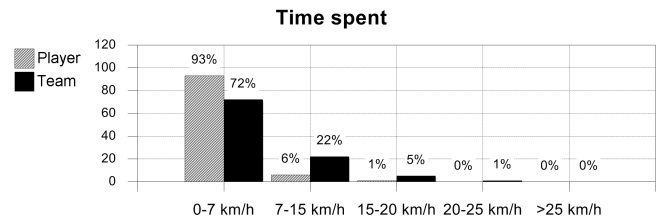

Activities	1st half	2nd half	Total	Team total	Team avg *
Total time played (mins)	46'14"	51'17"	97'31"	97'31"	
Zone 1: 0-7 km/h time spent (%)	94%	93%	93%	72%	
Zone 2: 7-15 km/h time spent (%)	6%	7%	6%	22%	
Zone 3: 15-20 km/h time spent (%)			1%	5%	
Zone 4: 20-25 km/h time spent (%)				1%	
Zone 5: >25 km/h time spent (%)					
Distance covered (metres)	2,299	2,525	4,824	102,731	9,800
Zone 1: 0-7 km/h distance covered (meters)	1,804	1,861	3,665	40,662	3,708
Zone 2: 7-15 km/h distance covered (meters)	425	550	975	41,369	4,040
Zone 3: 15-20 km/h distance covered (meters)	49	93	142	13,967	1,383
Zone 4: 20-25 km/h distance covered (meters)	13	21	34	4,993	496
Zone 5: >25 km/h distance covered (meters)	8		8	1,740	173
Top speed (km/h)	22.32	18.14	22.32	30.17	27.58
Sprints	1	1	2	288	29