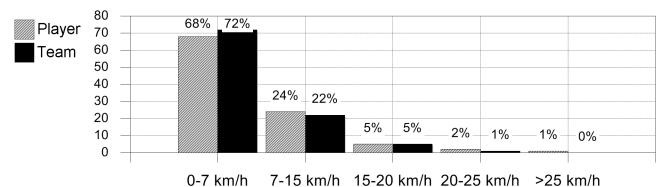

Player Statistics

Round of 16

Sweden - Switzerland 1 : 0 (0 : 0)

55 03 JUL 2018 17:00 Saint Petersburg / Saint Petersburg Stadium / RUS

Switzerland

15 Blerim DZEMAILI

Midfield

Time played 74'03"

Substituted by 9 Haris SEFEROVIC

	1st half	2nd half	Total	Team total	Team avg *
Goal(s) scored					
Shots	1		1	18	
Assist(s)					
Offside(s)					
Save(s)				2	
Yellow card				2	
2Y+R/Red card				0/1	
Foul(s) committed	1	1	2	13	
Delivery/solo runs into the attacking third	2/1	1/0	3/1	41/21	4.10/2.10
Delivery/solo runs into the penalty area				9/7	0.90/0.70
Tackles gaining/not gaining the ball				0/2	0/0.20
Tackles suffered losing/not losing the ball				1/2	0.10/0.20
Clearances completed/attempted				12/15	1.20/1.50

Direction of play →

Direction of play →

Direction of play →

Activities

	1st half	2nd half	Total	Team total	Team avg *
Total time played (mins)	46'14"	27'49"	74'03"	97'31"	
Zone 1: 0-7 km/h time spent (%)	67%	71%	68%	72%	
Zone 2: 7-15 km/h time spent (%)	26%	21%	24%	22%	
Zone 3: 15-20 km/h time spent (%)	4%	6%	5%	5%	
Zone 4: 20-25 km/h time spent (%)	2%	2%	2%	1%	
Zone 5: >25 km/h time spent (%)	1%		1%		
Distance covered (metres)	5,134	2,926	8,060	102,731	9,800
Zone 1: 0-7 km/h distance covered (meters)	1,941	1,150	3,091	40,662	3,708
Zone 2: 7-15 km/h distance covered (meters)	2,088	1,056	3,144	41,369	4,040
Zone 3: 15-20 km/h distance covered (meters)	584	460	1,044	13,967	1,383
Zone 4: 20-25 km/h distance covered (meters)	381	213	594	4,993	496
Zone 5: >25 km/h distance covered (meters)	140	47	187	1,740	173
Top speed (km/h)	27.68	26.64	27.68	30.17	27.58
Sprints	23	11	34	288	29

Time spent

* Team average does not include goalkeeper