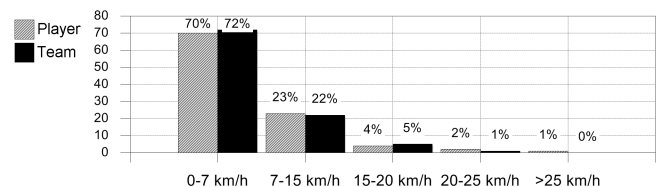

Player Statistics

Round of 16

Sweden - Switzerland 1 : 0 (0 : 0)

55 03 JUL 2018 17:00 Saint Petersburg / Saint Petersburg Stadium / RUS

Switzerland

Time played 97'31"

19 Josip DRMIC

Forward

	1st half	2nd half	Total	Team total	Team avg *
Goal(s) scored					
Shots		1	1	18	
Assist(s)					
Offside(s)					
Save(s)				2	
Yellow card				2	
2Y+R/Red card				0/1	
Foul(s) committed				13	
Delivery/solo runs into the attacking third	0/1		0/1	41/21	4.10/2.10
Delivery/solo runs into the penalty area				9/7	0.90/0.70
Tackles gaining/not gaining the ball				0/2	0/0.20
Tackles suffered losing/not losing the ball				1/2	0.10/0.20
Clearances completed/attempted				12/15	1.20/1.50

Activities

	1st half	2nd half	Total	Team total	Team avg *
Total time played (mins)	46'14"	51'17"	97'31"	97'31"	
Zone 1: 0-7 km/h time spent (%)	65%	74%	70%	72%	
Zone 2: 7-15 km/h time spent (%)	26%	20%	23%	22%	
Zone 3: 15-20 km/h time spent (%)	5%	5%	4%	5%	
Zone 4: 20-25 km/h time spent (%)	3%	1%	2%	1%	
Zone 5: >25 km/h time spent (%)	1%		1%		
Distance covered (metres)	5,239	4,783	10,022	102,731	9,800
Zone 1: 0-7 km/h distance covered (meters)	1,824	2,015	3,839	40,662	3,708
Zone 2: 7-15 km/h distance covered (meters)	2,070	1,805	3,875	41,369	4,040
Zone 3: 15-20 km/h distance covered (meters)	797	634	1,431	13,967	1,383
Zone 4: 20-25 km/h distance covered (meters)	431	214	645	4,993	496
Zone 5: >25 km/h distance covered (meters)	117	115	232	1,740	173
Top speed (km/h)	27.43	29.48	29.48	30.17	27.58
Sprints	27	14	41	288	29

Time spent

* Team average does not include goalkeeper

FIFA does not vouch for the accuracy of technical statistics compiled in association with its competition results system partner. The statistics will be confirmed at a later stage by the FIFA Technical Study Group.