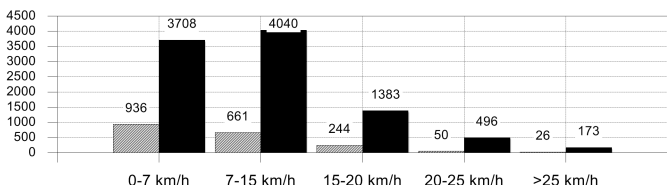

Switzerland

7 Breel EMBOLO

Forward

Time played 23'43"

Replacing 14 Steven ZUBER

	1st half	2nd half	Total	Team total	Team avg *
Goal(s) scored					
Shots		1	1	18	
Assist(s)					
Offside(s)					
Save(s)				2	
Yellow card				2	
2Y+R/Red card				0/1	
Foul(s) committed		1	1	13	
Delivery/solo runs into the attacking third				41/21	4.10/2.10
Delivery/solo runs into the penalty area		2/2	2/2	9/7	0.90/0.70
Tackles gaining/not gaining the ball				0/2	0/0.20
Tackles suffered losing/not losing the ball				1/2	0.10/0.20
Clearances completed/attempted				12/15	1.20/1.50

Direction of play →

Direction of play →

Direction of play →

Activities

	1st half	2nd half	Total	Team total	Team avg *
Total time played (mins)		23'43"	23'43"	97'31"	
Zone 1: 0-7 km/h time spent (%)		80%	80%	72%	
Zone 2: 7-15 km/h time spent (%)		16%	16%	22%	
Zone 3: 15-20 km/h time spent (%)		3%	3%	5%	
Zone 4: 20-25 km/h time spent (%)		1%	1%	1%	
Zone 5: >25 km/h time spent (%)					
Distance covered (metres)		1,917	1,917	102,731	9,800
Zone 1: 0-7 km/h distance covered (meters)		936	936	40,662	3,708
Zone 2: 7-15 km/h distance covered (meters)		661	661	41,369	4,040
Zone 3: 15-20 km/h distance covered (meters)		244	244	13,967	1,383
Zone 4: 20-25 km/h distance covered (meters)		50	50	4,993	496
Zone 5: >25 km/h distance covered (meters)		26	26	1,740	173
Top speed (km/h)		25.02	25.02	30.17	27.58
Sprints		3	3	288	29

Distance