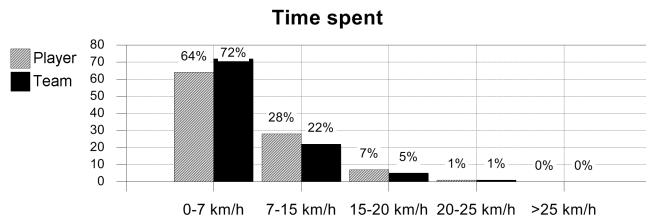

55 03 JUL 2018 17:00 Saint Petersburg / Saint Petersburg Stadium / RUS

Switzerland

14 Steven ZUBER

Midfield

Time played 73'48"

Substituted by 7 Breel EMBOLO

	1st half	2nd half	Total	Team total	Team avg *
Goal(s) scored					
Shots	2		2	18	
Assist(s)					
Offside(s)					
Save(s)				2	
Yellow card				2	
2Y+R/Red card				0/1	
Foul(s) committed	1		1	13	
Delivery/solo runs into the attacking third	1/0		1/0	41/21	4.10/2.10
Delivery/solo runs into the penalty area	0/2		0/2	9/7	0.90/0.70
Tackles gaining/not gaining the ball				0/2	0/0.20
Tackles suffered losing/not losing the ball				1/2	0.10/0.20
Clearances completed/attempted	1/1		1/1	12/15	1.20/1.50

Activities	1st half	2nd half	Total	Team total	Team avg *
Total time played (mins)	46'14"	27'34"	73'48"	97'31"	
Zone 1: 0-7 km/h time spent (%)	63%	67%	64%	72%	
Zone 2: 7-15 km/h time spent (%)	30%	26%	28%	22%	
Zone 3: 15-20 km/h time spent (%)	5%	6%	7%	5%	
Zone 4: 20-25 km/h time spent (%)	2%	1%	1%	1%	
Zone 5: >25 km/h time spent (%)					
Distance covered (metres)	5,202	2,944	8,146	102,731	9,800
Zone 1: 0-7 km/h distance covered (meters)	1,873	1,090	2,963	40,662	3,708
Zone 2: 7-15 km/h distance covered (meters)	2,350	1,232	3,582	41,369	4,040
Zone 3: 15-20 km/h distance covered (meters)	663	472	1,135	13,967	1,383
Zone 4: 20-25 km/h distance covered (meters)	267	125	392	4,993	496
Zone 5: >25 km/h distance covered (meters)	49	25	74	1,740	173
Top speed (km/h)	25.02	26.46	26.46	30.17	27.58
Sprints	13	8	21	288	29