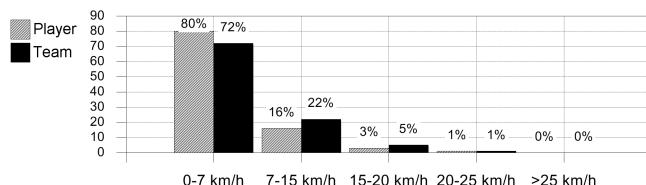

Player Statistics

Round of 16

Sweden - Switzerland 1 : 0 (0 : 0)

55 03 JUL 2018 17:00 Saint Petersburg / Saint Petersburg Stadium / RUS

Switzerland

7 Breel EMBOLO

Forward

Time played 23'43"

Replacing 14 Steven ZUBER

	1st half	2nd half	Total	Team total	Team avg *
Goal(s) scored					
Shots		1	1	18	
Assist(s)					
Offside(s)					
Save(s)				2	
Yellow card				2	
2Y+R/Red card				0/1	
Foul(s) committed		1	1	13	
Delivery/solo runs into the attacking third				41/21	4.10/2.10
Delivery/solo runs into the penalty area		2/2	2/2	9/7	0.90/0.70
Tackles gaining/not gaining the ball				0/2	0/0.20
Tackles suffered losing/not losing the ball				1/2	0.10/0.20
Clearances completed/attempted				12/15	1.20/1.50

Direction of play →

Direction of play →

Direction of play →

Activities

	1st half	2nd half	Total	Team total	Team avg *
Total time played (mins)		23'43"	23'43"	97'31"	
Zone 1: 0-7 km/h time spent (%)		80%	80%	72%	
Zone 2: 7-15 km/h time spent (%)		16%	16%	22%	
Zone 3: 15-20 km/h time spent (%)		3%	3%	5%	
Zone 4: 20-25 km/h time spent (%)		1%	1%	1%	
Zone 5: >25 km/h time spent (%)					
Distance covered (metres)		1,917	1,917	102,731	9,800
Zone 1: 0-7 km/h distance covered (meters)		936	936	40,662	3,708
Zone 2: 7-15 km/h distance covered (meters)		661	661	41,369	4,040
Zone 3: 15-20 km/h distance covered (meters)		244	244	13,967	1,383
Zone 4: 20-25 km/h distance covered (meters)		50	50	4,993	496
Zone 5: >25 km/h distance covered (meters)		26	26	1,740	173
Top speed (km/h)		25.02	25.02	30.17	27.58
Sprints		3	3	288	29

Time spent

* Team average does not include goalkeeper

FIFA does not vouch for the accuracy of technical statistics compiled in association with its competition results system partner. The statistics will be confirmed at a later stage by the FIFA Technical Study Group.