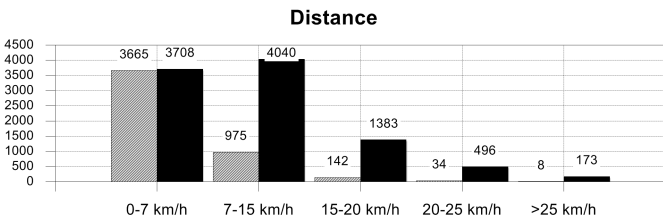

Activities	1st half	2nd half	Total	Team total	Team avg *
Total time played (mins)	46'14"	51'17"	97'31"	97'31"	
Zone 1: 0-7 km/h time spent (%)	94%	93%	93%	72%	
Zone 2: 7-15 km/h time spent (%)	6%	7%	6%	22%	
Zone 3: 15-20 km/h time spent (%)			1%	5%	
Zone 4: 20-25 km/h time spent (%)				1%	
Zone 5: >25 km/h time spent (%)					
Distance covered (metres)	2,299	2,525	4,824	102,731	9,800
Zone 1: 0-7 km/h distance covered (meters)	1,804	1,861	3,665	40,662	3,708
Zone 2: 7-15 km/h distance covered (meters)	425	550	975	41,369	4,040
Zone 3: 15-20 km/h distance covered (meters)	49	93	142	13,967	1,383
Zone 4: 20-25 km/h distance covered (meters)	13	21	34	4,993	496
Zone 5: >25 km/h distance covered (meters)	8		8	1,740	173
Top speed (km/h)	22.32	18.14	22.32	30.17	27.58
Sprints	1	1	2	288	29