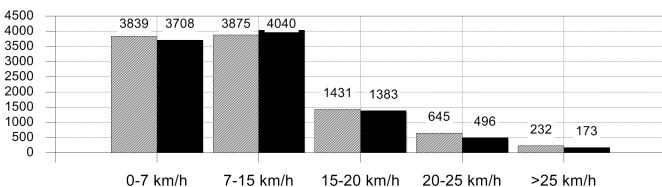

Switzerland

Time played 97'31"

19 Josip DRMIC

Forward

	1st half	2nd half	Total	Team total	Team avg *
Goal(s) scored					
Shots		1	1	18	
Assist(s)					
Offside(s)					
Save(s)				2	
Yellow card				2	
2Y+R/Red card				0/1	
Foul(s) committed				13	
Delivery/solo runs into the attacking third	0/1		0/1	41/21	4.10/2.10
Delivery/solo runs into the penalty area				9/7	0.90/0.70
Tackles gaining/not gaining the ball				0/2	0/0.20
Tackles suffered losing/not losing the ball				1/2	0.10/0.20
Clearances completed/attempted				12/15	1.20/1.50

Activities

	1st half	2nd half	Total	Team total	Team avg *
Total time played (mins)	46'14"	51'17"	97'31"	97'31"	
Zone 1: 0-7 km/h time spent (%)	65%	74%	70%	72%	
Zone 2: 7-15 km/h time spent (%)	26%	20%	23%	22%	
Zone 3: 15-20 km/h time spent (%)	5%	5%	4%	5%	
Zone 4: 20-25 km/h time spent (%)	3%	1%	2%	1%	
Zone 5: >25 km/h time spent (%)	1%		1%		
Distance covered (metres)	5,239	4,783	10,022	102,731	9,800
Zone 1: 0-7 km/h distance covered (meters)	1,824	2,015	3,839	40,662	3,708
Zone 2: 7-15 km/h distance covered (meters)	2,070	1,805	3,875	41,369	4,040
Zone 3: 15-20 km/h distance covered (meters)	797	634	1,431	13,967	1,383
Zone 4: 20-25 km/h distance covered (meters)	431	214	645	4,993	496
Zone 5: >25 km/h distance covered (meters)	117	115	232	1,740	173
Top speed (km/h)	27.43	29.48	29.48	30.17	27.58
Sprints	27	14	41	288	29

Distance