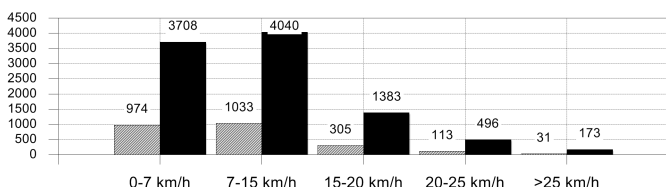

Switzerland

9 Haris SEFEROVIC

Forward

Time played 23'28"

Replacing 15 Blerim DZEMAILI

	1st half	2nd half	Total	Team total	Team avg *
Goal(s) scored					
Shots		1	1	18	
Assist(s)					
Offside(s)					
Save(s)				2	
Yellow card				2	
2Y+R/Red card				0/1	
Foul(s) committed				13	
Delivery/solo runs into the attacking third		0/1	0/1	41/21	4.10/2.10
Delivery/solo runs into the penalty area				9/7	0.90/0.70
Tackles gaining/not gaining the ball				0/2	0/0.20
Tackles suffered losing/not losing the ball				1/2	0.10/0.20
Clearances completed/attempted		0/1	0/1	12/15	1.20/1.50

Direction of play →

Direction of play →

Direction of play →

Activities

	1st half	2nd half	Total	Team total	Team avg *
Total time played (mins)		23'28"	23'28"	97'31"	
Zone 1: 0-7 km/h time spent (%)		70%	70%	72%	
Zone 2: 7-15 km/h time spent (%)		24%	24%	22%	
Zone 3: 15-20 km/h time spent (%)		5%	5%	5%	
Zone 4: 20-25 km/h time spent (%)		1%	1%	1%	
Zone 5: >25 km/h time spent (%)					
Distance covered (metres)		2,456	2,456	102,731	9,800
Zone 1: 0-7 km/h distance covered (meters)		974	974	40,662	3,708
Zone 2: 7-15 km/h distance covered (meters)		1,033	1,033	41,369	4,040
Zone 3: 15-20 km/h distance covered (meters)		305	305	13,967	1,383
Zone 4: 20-25 km/h distance covered (meters)		113	113	4,993	496
Zone 5: >25 km/h distance covered (meters)		31	31	1,740	173
Top speed (km/h)		23.94	23.94	30.17	27.58
Sprints		7	7	288	29

Distance