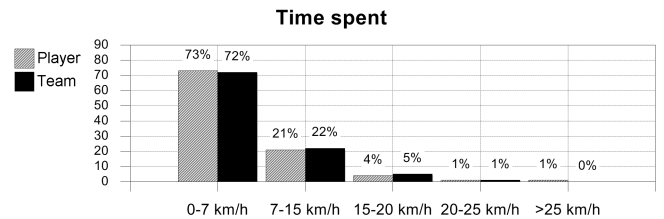

Player Statistics

Round of 16

Sweden - Switzerland 1 : 0 (0 : 0)

55 03 JUL 2018 17:00 Saint Petersburg / Saint Petersburg Stadium / RUS

Switzerland
23 Xherdan SHAQIRI
Midfield

Time played 97'31"

	1st half	2nd half	Total	Team total	Team avg *
Goal(s) scored					
Shots	2	2	4	18	
Assist(s)					
Offside(s)					
Save(s)				2	
Yellow card				2	
2Y+R/Red card				0/1	
Foul(s) committed				13	
Delivery/solo runs into the attacking third	0/1	1/5	1/6	41/21	4.10/2.10
Delivery/solo runs into the penalty area	1/0	1/2	2/2	9/7	0.90/0.70
Tackles gaining/not gaining the ball				0/2	0/0.20
Tackles suffered losing/not losing the ball	1/0		1/0	1/2	0.10/0.20
Clearances completed/attempted				12/15	1.20/1.50

Activities	1st half	2nd half	Total	Team total	Team avg *
Total time played (mins)	46'14"	51'17"	97'31"	97'31"	
Zone 1: 0-7 km/h time spent (%)	70%	76%	73%	72%	
Zone 2: 7-15 km/h time spent (%)	23%	19%	21%	22%	
Zone 3: 15-20 km/h time spent (%)	4%	4%	4%	5%	
Zone 4: 20-25 km/h time spent (%)	2%	1%	1%	1%	
Zone 5: >25 km/h time spent (%)	1%		1%		
Distance covered (metres)	4,711	4,385	9,096	102,731	9,800
Zone 1: 0-7 km/h distance covered (meters)	1,838	2,007	3,845	40,662	3,708
Zone 2: 7-15 km/h distance covered (meters)	1,860	1,646	3,506	41,369	4,040
Zone 3: 15-20 km/h distance covered (meters)	560	476	1,036	13,967	1,383
Zone 4: 20-25 km/h distance covered (meters)	259	175	434	4,993	496
Zone 5: >25 km/h distance covered (meters)	194	81	275	1,740	173
Top speed (km/h)	27.36	28.58	28.58	30.17	27.58
Sprints	19	12	31	288	29

* Team average does not include goalkeeper

FIFA does not vouch for the accuracy of technical statistics compiled in association with its competition results system partner. The statistics will be confirmed at a later stage by the FIFA Technical Study Group.